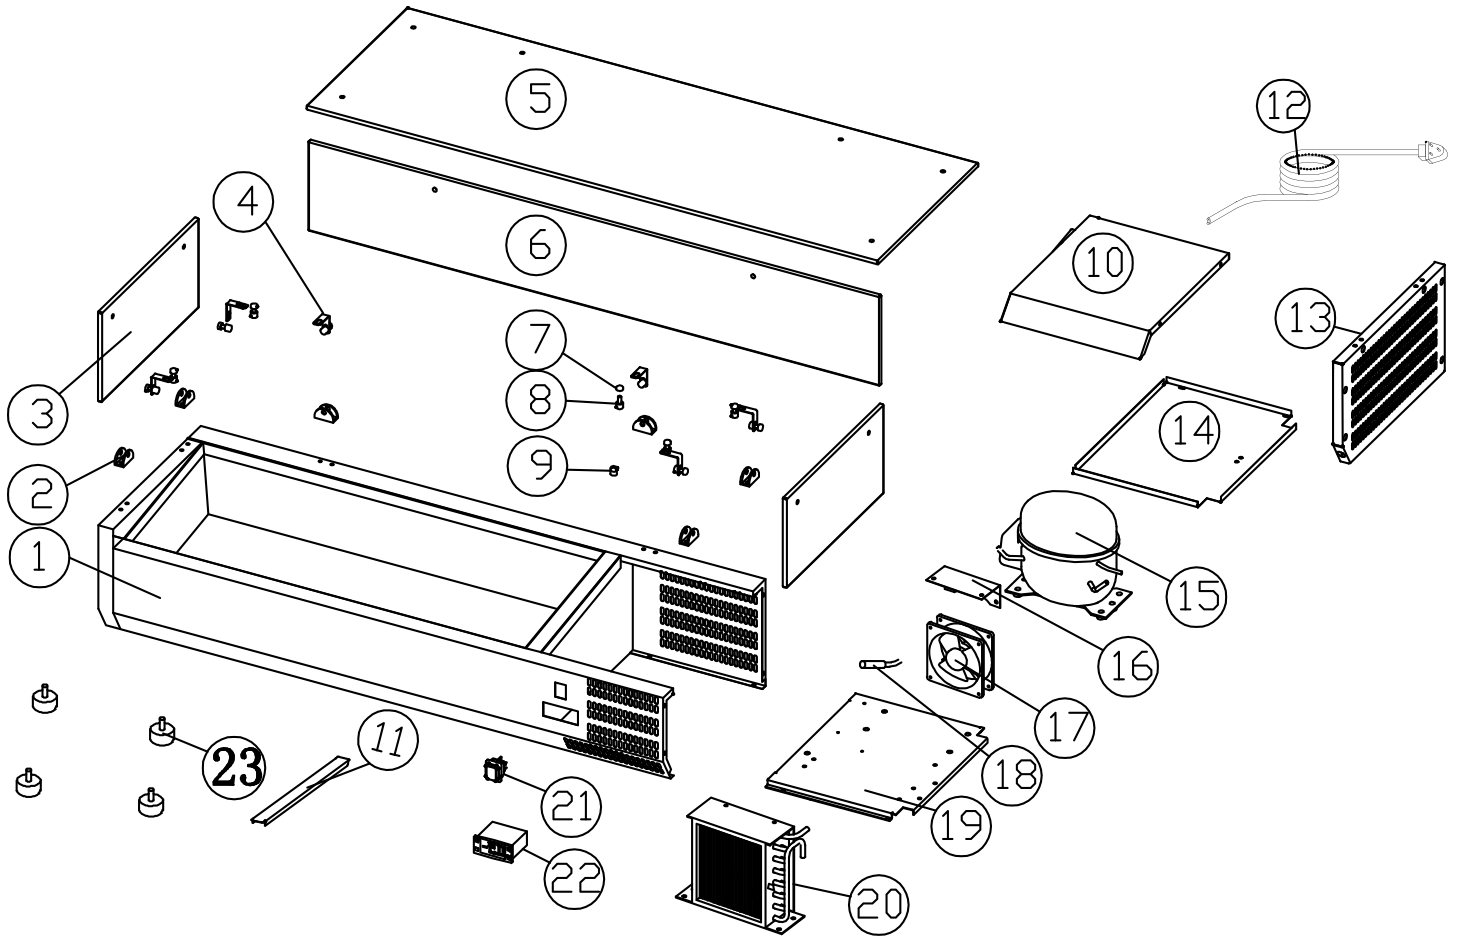

# Parts Breakdown

Model RS-CN-0004-P 46679

# Parts Breakdown

## Model RS-CN-0004-P 46679

Item No.	Description	Position	Item No.	Description	Position	Item No.	Description	Position
AD834	Body for 46679	1	AD820	Stainless Steel Pan Cover for 46679	10	AD827	Unit Board for 46679	19
AE133	Glass Fixing Clip for 46679	2	AD836	Pan Support for 46679	11	AD828	Condenser for 46679	20
AF204	Side Glass for 46679	3	AD819	Power Cord for 46679	12	AD829	Main Switch for 46679	21
AE135	Glass Linking Clip for 46679	4	AD821	Side Cover for 46679	13	AD818	Thermostat for 46679	22
AE136	Top Glass for 46679	5	AD822	Unit Plate for 46679	14	AD830	Adjustable Feet for 46679	23
AE137	Back Glass for 46679	6	AD823	Compressor for 46679	15	AF817	Complete Glass Sneeze Guard for 46679	
AE138	Glass Fixing Screw for 46679	7	AD824	Fan Connection Board for 46679	16	AH177	Hardware Kit for Sneeze Guard for 46679	
AE139	Glass Linking Clip for 46679	8	AD825	Condenser Fan for 46679	17			
AE140	Bushing for 46679	9	AD826	Sensor for 46679	18			