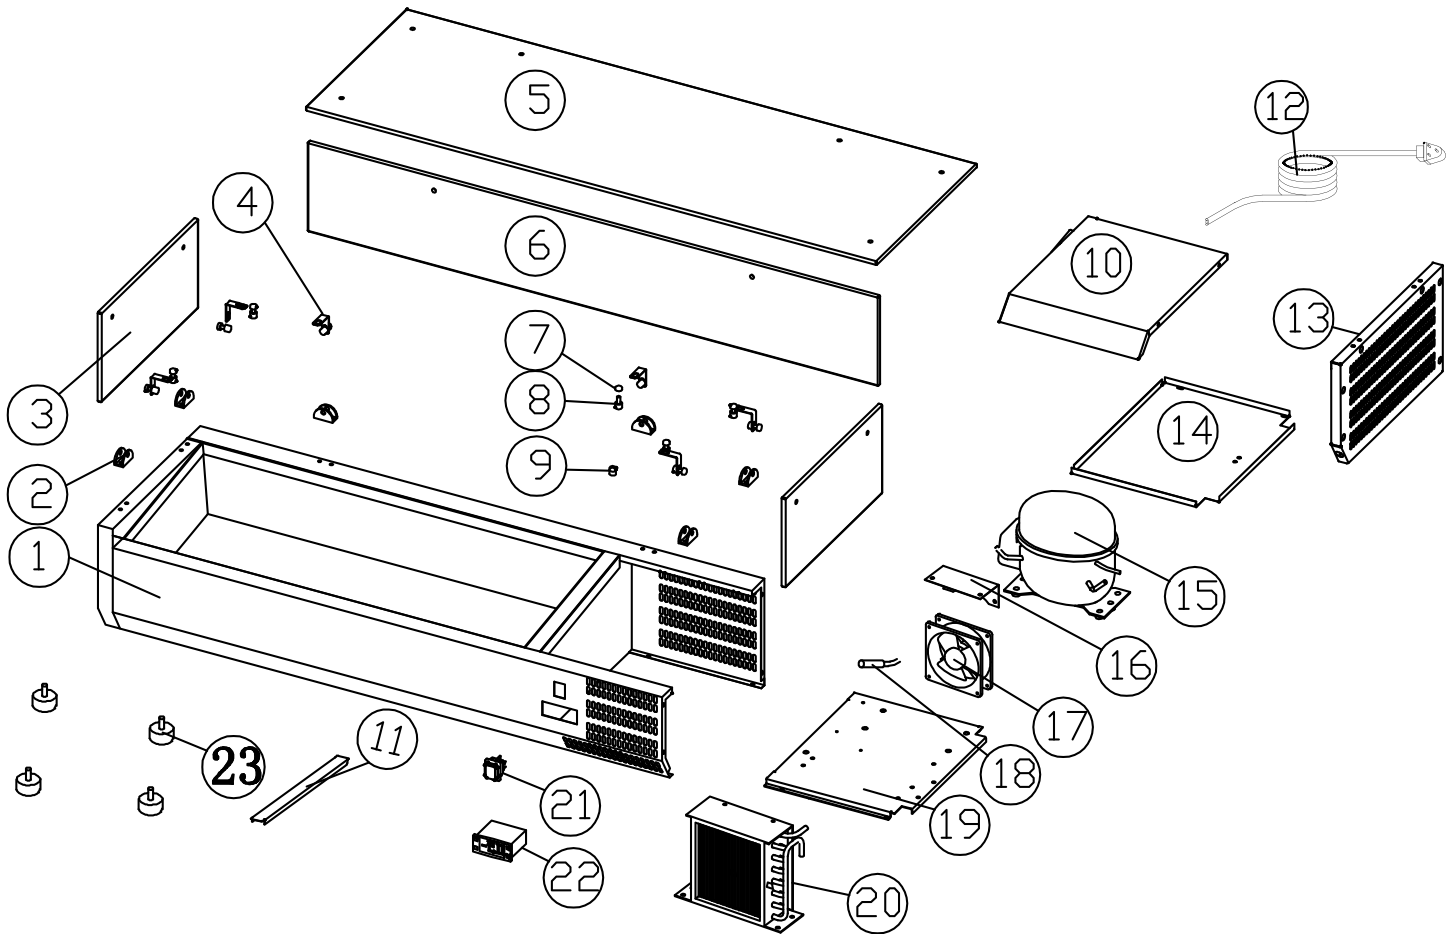

Parts Breakdown

Model RS-CN-0004-P 46679

Parts Breakdown

Model RS-CN-0004-P 46679

Item No.	Description	Position	Item No.	Description	Position	Item No.	Description	Position
AD834	Body for 46679	1	AD820	Stainless Steel Pan Cover for 46679	10	AD827	Unit Board for 46679	19
AE133	Glass Fixing Clip for 46679	2	AD836	Pan Support for 46679	11	AD828	Condenser for 46679	20
AF204	Side Glass for 46679	3	AD819	Power Cord for 46679	12	AD829	Main Switch for 46679	21
AE135	Glass Linking Bracket for 46679	4	AD821	Side Cover for 46679	13	AD818	Thermostat for 46679	22
AE136	Top Glass for 46679	5	AD822	Unit Plate for 46679	14	AD830	Adjustable Feet for 46679	23
AE137	Back Glass for 46679	6	AD823	Compressor for 46679	15	AF817	Complete Glass Sneeze Guard for 46679	
AE138	Glass Fixing Screw for 46679	7	AD824	Fan Connection Board for 46679	16	AH177	Hardware Kit for Sneeze Guard for 46679	
AE139	Glass Linking Screw for 46679	8	AD825	Condenser Fan for 46679	17			
AE140	Bushing for 46679	9	AD826	Sensor for 46679	18			